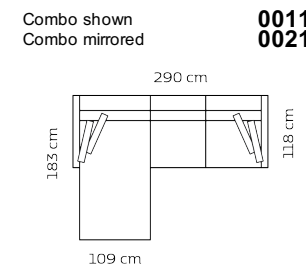

FLEXLUX

Embrace your Space

Lovane sofa

PRICELIST & PRODUCT SHEET

Price group 3-seater
M3: 1,65

M3: 1,41 2,5-seater

M3: 0,36 Footrest

M3: 2,66 Chaiselong+2,5-seater

M3: 4,90 Chaiselong+3-seat.+comer+Open-end

M3: 2,76 Large chaiselong+2-seater

M3: 4,80 Large chaise+2-seat.+comer+Open-end

With a nominal size of up to 150 cm. (width, depth, height), the tolerance may not exceed 2 cm.
When larger than 150 cm, not more than 2,5 cm.