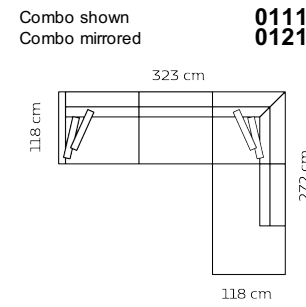

M3: 2,91 Chaiselong+3-seater

M3: 3,58 2,5-seater+comer+2,5-seater

M3: 3,83 3-seater+comer+2,5-seater

Price group 2,5-seater+comer+Open-end
M3: 3,39

M3: 3,64 3-seater+comer+Open-end

M3: 4,65 Chaiselong+2-seat.+comer+Open-end

M3: 4,90 Chaiselong+3-seat.+comer+Open-end

M3: 2,76 Large chaiselong+2-seater

M3: 4,80 Large chaise+2-seat.+comer+Open-end

With a nominal size of up to 150 cm. (width, depth, height), the tolerance may not exceed 2 cm.
When larger than 150 cm, not more than 2,5 cm.