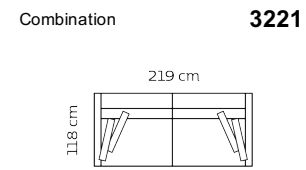

FLEXLUX

Embrace your Space

Lovane sofa

PRICELIST & PRODUCT SHEET

Price group 3-seater
M3: 1,65

M3: 1,41 2,5-seater

M3: 0,36 Footrest

M3: 2,66 Chaiselong+2,5-seater

M3: 2,91 Chaiselong+3-seater

M3: 3,58 2,5-seater+comer+2,5-seater

M3: 3,83 3-seater+comer+2,5-seater

Price group 2,5-seater+comer+Open-end
M3: 3,39

M3: 3,64 3-seater+comer+Open-end

M3: 4,65 Chaiselong+2-seat.+comer+Open-end

M3: 4,90 Chaiselong+3-seat.+comer+Open-end

M3: 2,76 Large chaiselong+2-seater

M3: 4,80 Large chaise+2-seat.+comer+Open-end

With a nominal size of up to 150 cm. (width, depth, height), the tolerance may not exceed 2 cm.
When larger than 150 cm, not more than 2,5 cm.