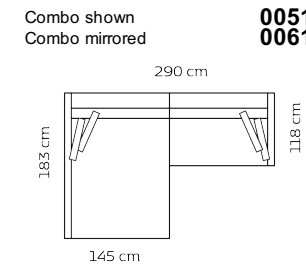

M3: 2,91 Chaiselong+3-seater

M3: 3,58 2,5-seater+comer+2,5-seater

M3: 3,83 3-seater+comer+2,5-seater

Price group 2,5-seater+comer+Open-end
M3: 3,39

M3: 3,64 3-seater+comer+Open-end

M3: 4,65 Chaiselong+2-seat.+comer+Open-end

M3: 4,90 Chaiselong+3-seat.+comer+Open-end

M3: 2,76 Large chaiselong+2-seater

M3: 4,80 Large chaise+2-seat.+comer+Open-end

With a nominal size of up to 150 cm. (width, depth, height), the tolerance may not exceed 2 cm.
When larger than 150 cm, not more than 2,5 cm.