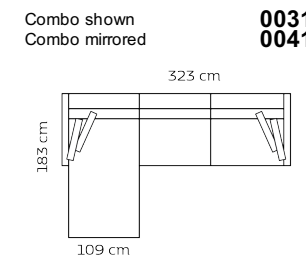

FLEXLUX

Embrace your Space

Lovane sofa

PRICELIST & PRODUCT SHEET

Price group 3-seater
M3: 1,65

M3: 1,41 2,5-seater

M3: 0,36 Footrest

M3: 2,66 Chaiselong+2,5-seater

M3: 4,90 Chaiselong+3-seat.+comer+Open-end

M3: 2,76 Large chaiselong+2-seater

M3: 4,80 Large chaise+2-seat.+comer+Open-end

With a nominal size of up to 150 cm. (width, depth, height), the tolerance may not exceed 2 cm.
When larger than 150 cm, not more than 2,5 cm.