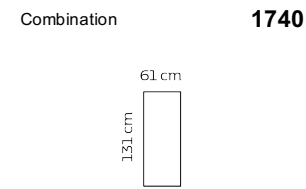

FLEXLUX

Embrace your Space

Lovane sofa

PRICELIST & PRODUCT SHEET

Price group 3-seater
M3: 1,65

M3: 1,41 2,5-seater

M3: 0,36 Footrest

M3: 2,66 Chaiselong+2,5-seater

M3: 2,91 Chaiselong+3-seater

M3: 3,58 2,5-seater+comer+2,5-seater

M3: 3,83 3-seater+comer+2,5-seater

Price group 2,5-seater+comer+Open-end
M3: 3,39

M3: 3,64 3-seater+comer+Open-end

M3: 4,65 Chaiselong+2-seat.+comer+Open-end

M3: 4,90 Chaiselong+3-seat.+comer+Open-end

M3: 2,76 Large chaiselong+2-seater

M3: 4,80 Large chaise+2-seat.+comer+Open-end

With a nominal size of up to 150 cm. (width, depth, height), the tolerance may not exceed 2 cm.
When larger than 150 cm, not more than 2,5 cm.