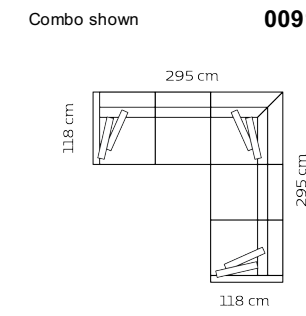

M3: 3,58 2,5-seater+comer+2,5-seater