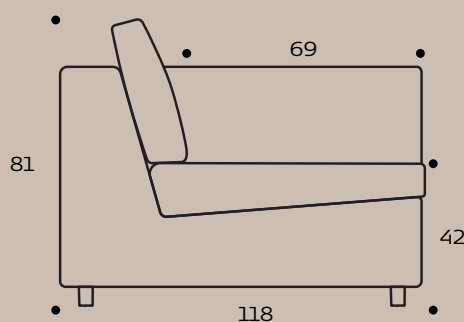

M3: 4,90 Chaiselong+3-seat.+comer+Open-end

M3: 2,76 Large chaiselong+2-seater

M3: 4,80 Large chaise+2-seat.+comer+Open-end

With a nominal size of up to 150 cm. (width, depth, height), the tolerance may not exceed 2 cm.
When larger than 150 cm, not more than 2,5 cm.

Specifications of Lovane

XX

Design elements

13 Combinations
Available in fabric

How to design

1. Choose design 354
2. Choose combination
3. Choose fabric
4. Legs are included

Dimensions

Construction