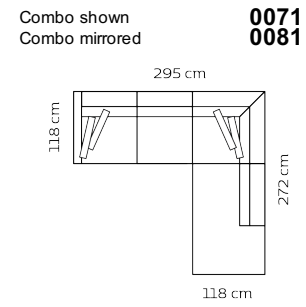

Price group 2,5-seater+comer+Open-end
M3: 3,39