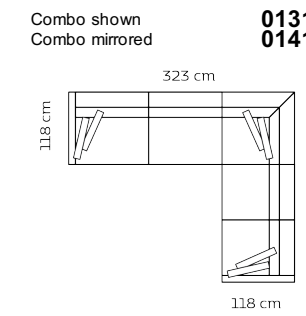

M3: 3,83 3-seater+comer+2,5-seater