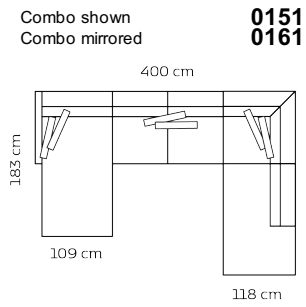

M3: 2,91 Chaiselong+3-seater

M3: 3,58 2,5-seater+comer+2,5-seater

M3: 3,83 3-seater+comer+2,5-seater

Price group 2,5-seater+comer+Open-end
M3: 3,39

M3: 3,64 3-seater+comer+Open-end

M3: 4,65 Chaiselong+2-seat.+comer+Open-end

M3: 4,90 Chaiselong+3-seat.+comer+Open-end

M3: 2,76 Large chaiselong+2-seater

M3: 4,80 Large chaise+2-seat.+comer+Open-end

With a nominal size of up to 150 cm. (width, depth, height), the tolerance may not exceed 2 cm.
When larger than 150 cm, not more than 2,5 cm.