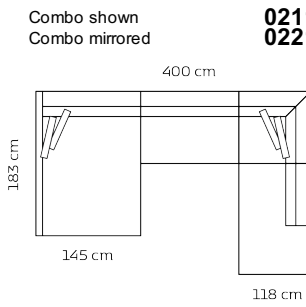

M3: 2,91 Chaiselong+3-seater

M3: 3,58 2,5-seater+comer+2,5-seater

M3: 3,83 3-seater+comer+2,5-seater

Price group 2,5-seater+comer+Open-end
M3: 3,39

M3: 3,64 3-seater+comer+Open-end

M3: 4,65 Chaiselong+2-seat.+comer+Open-end

M3: 4,90 Chaiselong+3-seat.+comer+Open-end

M3: 2,76 Large chaiselong+2-seater

M3: 4,80 Large chaise+2-seat.+comer+Open-end

With a nominal size of up to 150 cm. (width, depth, height), the tolerance may not exceed 2 cm.
When larger than 150 cm, not more than 2,5 cm.