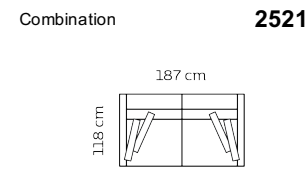

FLEXLUX

Embrace your Space

Lovane sofa

PRICELIST & PRODUCT SHEET

Price group 3-seater
M3: 1,65

M3: 1,41 2,5-seater

M3: 0,36 Footrest

M3: 2,66 Chaiselong+2,5-seater

M3: 2,91 Chaiselong+3-seater

M3: 3,58 2,5-seater+comer+2,5-seater

M3: 3,83 3-seater+comer+2,5-seater

Price group 2,5-seater+comer+Open-end
M3: 3,39

M3: 3,64 3-seater+comer+Open-end

M3: 4,65 Chaiselong+2-seat.+comer+Open-end

M3: 4,90 Chaiselong+3-seat.+comer+Open-end

M3: 2,76 Large chaiselong+2-seater

M3: 4,80 Large chaise+2-seat.+comer+Open-end

With a nominal size of up to 150 cm. (width, depth, height), the tolerance may not exceed 2 cm.
When larger than 150 cm, not more than 2,5 cm.