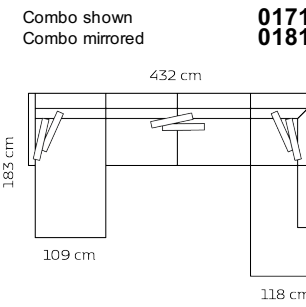

M3: 2,91 Chaiselong+3-seater

M3: 3,58 2,5-seater+comer+2,5-seater

M3: 3,83 3-seater+comer+2,5-seater

Price group 2,5-seater+comer+Open-end
M3: 3,39

M3: 3,64 3-seater+comer+Open-end

M3: 4,65 Chaiselong+2-seat.+comer+Open-end

M3: 4,90 Chaiselong+3-seat.+comer+Open-end

M3: 2,76 Large chaiselong+2-seater

M3: 4,80 Large chaise+2-seat.+comer+Open-end

With a nominal size of up to 150 cm. (width, depth, height), the tolerance may not exceed 2 cm.
When larger than 150 cm, not more than 2,5 cm.

Specifications of Lovane

XX

Design elements

13 Combinations
Available in fabric

How to design

1. Choose design 354
2. Choose combination
3. Choose fabric
4. Legs are included

Dimensions

Construction