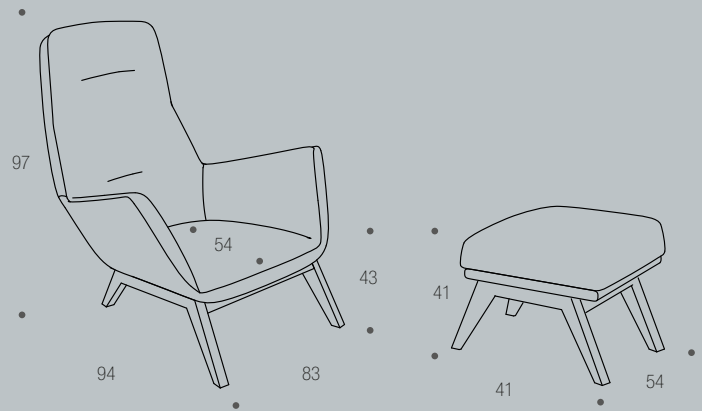

WxDxH: 83x94x97 cm. M3: 0.44	54x41x41 cm. M3: 0.09
1	
2	
3	
4	
5	
Eton w. split	
Eton	
Savoy w. split	
Savoy	
Safari	
Nature	
Century	
Waldorf	
Vintage	

WxDxH: 83x94x97 cm. M3: 0.44	54x41x41 cm. M3: 0.09
1	
2	
3	
4	
5	
Eton w. split	
Eton	
Savoy w. split	
Savoy	
Safari	
Nature	
Century	
Waldorf	
Vintage	

WxDxH: 83x94x97 cm. M3: 0.44	54x41x41 cm. M3: 0.09
1	
2	
3	
4	
5	
Eton w. split	
Eton	
Savoy w. split	
Savoy	
Safari	
Nature	
Century	
Waldorf	
Vintage	

Legs in BLACK steel
Chair Foot rest
1002000xxxx014 1002050xxxx014

SWIVEL leg chrome
Chair Foot rest
1002000xxxx050 1002050xxxx050

SWIVEL leg MATT BLACK
Chair Foot rest
1002000xxxx060 1002050xxxx060

SWIVEL leg POLISHED ALU
Chair Foot rest
1002000xxxx065 1002050xxxx065

Price group	WxDxH: 83x94x97 cm. M3: 0.44	54x41x41 cm. M3: 0.09
1		
2		
3		
4		
5		
Eton w. split		
Eton		
Savoy w. split		
Savoy		
Safari		
Nature		
Century		
Waldorf		
Vintage		

WxDxH: 83x94x97 cm. M3: 0.44	54x41x41 cm. M3: 0.09
1	
2	
3	
4	
5	
Eton w. split	
Eton	
Savoy w. split	
Savoy	
Safari	
Nature	
Century	
Waldorf	
Vintage	

WxDxH: 83x94x97 cm. M3: 0.44	54x41x41 cm. M3: 0.09
1	
2	
3	
4	
5	
Eton w. split	
Eton	
Savoy w. split	
Savoy	
Safari	
Nature	
Century	
Waldorf	
Vintage	

WxDxH: 83x94x97 cm. M3: 0.44	54x41x41 cm. M3: 0.09
1	
2	
3	
4	
5	
Eton w. split	
Eton	
Savoy w. split	
Savoy	
Safari	
Nature	
Century	
Waldorf	
Vintage	

n.a.: not available

26/01/18

HOW TO DESIGN:

1. Choose 100 2000
2. Choose fabric/leather
3. Choose base

All measurements are approximate.
Please allow for a tolerance of +/- 3 cm.

THECA A/S - WWW.THECA.DK

THECA reserves the right to modify or delete prices, products and product specifications without any prior notice. THECA has no liability for any errors or omissions in the materials. All weights and measures shown are best approximations. Seams and stitching can vary from fabric to leather.