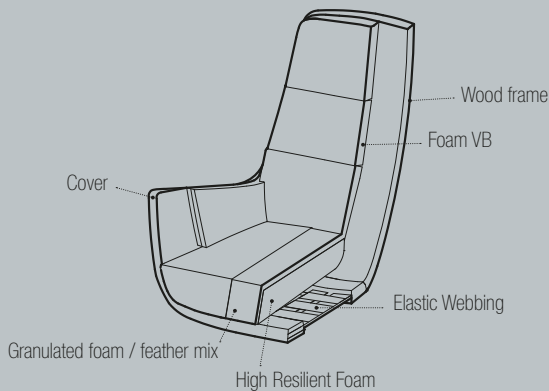

WxDxH: 83x94x97 cm. M3: 0.44	54x41x41 cm. M3: 0.09
1	
2	
3	
4	
5	
Eton w. split	
Eton	
Savoy w. split	
Savoy	
Safari	
Nature	
Century	
Waldorf	
Vintage	

WxDxH: 83x94x97 cm. M3: 0.44	54x41x41 cm. M3: 0.09
1	
2	
3	
4	
5	
Eton w. split	
Eton	
Savoy w. split	
Savoy	
Safari	
Nature	
Century	
Waldorf	
Vintage	

WxDxH: 83x94x97 cm. M3: 0.44	54x41x41 cm. M3: 0.09
1	
2	
3	
4	
5	
Eton w. split	
Eton	
Savoy w. split	
Savoy	
Safari	
Nature	
Century	
Waldorf	
Vintage	

Legs in BLACK steel
Chair Foot rest
1002000xxxx014 1002050xxxx014

SWIVEL leg chrome
Chair Foot rest
1002000xxxx050 1002050xxxx050

SWIVEL leg MATT BLACK
Chair Foot rest
1002000xxxx060 1002050xxxx060

SWIVEL leg POLISHED ALU
Chair Foot rest
1002000xxxx065 1002050xxxx065

Price group	WxDxH: 83x94x97 cm. M3: 0.44	54x41x41 cm. M3: 0.09
1		
2		
3		
4		
5		
Eton w. split		
Eton		
Savoy w. split		
Savoy		
Safari		
Nature		
Century		
Waldorf		
Vintage		

WxDxH: 83x94x97 cm. M3: 0.44	54x41x41 cm. M3: 0.09
1	
2	
3	
4	
5	
Eton w. split	
Eton	
Savoy w. split	
Savoy	
Safari	
Nature	
Century	
Waldorf	
Vintage	

WxDxH: 83x94x97 cm. M3: 0.44	54x41x41 cm. M3: 0.09
1	
2	
3	
4	
5	
Eton w. split	
Eton	
Savoy w. split	
Savoy	
Safari	
Nature	
Century	
Waldorf	
Vintage	

WxDxH: 83x94x97 cm. M3: 0.44	54x41x41 cm. M3: 0.09
1	
2	
3	
4	
5	
Eton w. split	
Eton	
Savoy w. split	
Savoy	
Safari	
Nature	
Century	
Waldorf	
Vintage	

n.a.: not available

26/01/18

HOW TO DESIGN:

1. Choose 100 2000
2. Choose fabric/leather
3. Choose base

All measurements are approximate.
Please allow for a tolerance of +/- 3 cm.

THECA A/S - WWW.THECA.DK

THECA reserves the right to modify or delete prices, products and product specifications without any prior notice. THECA has no liability for any errors or omissions in the materials. All weights and measures shown are best approximations. Seams and stitching can vary from fabric to leather.