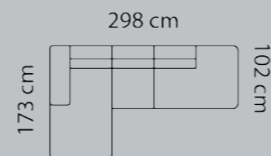

3-seat.+comer+3-seater

M3: 4,52

3-seat.+comer+2-seater

M3: 4,0

2-seat.+comer+3-seater

M3: 4,0

- 1
- 2
- 3
- 4
- 5
- Eton w. Split
- Eton
- Savoy / split
- Savoy
- Safari
- Nature
- Century
- Waldorf
- Vintage

Combo shown: **0121**
Combo mirrored **0131**

Combo shown: **0141**
Combo mirrored **0151**

Combo shown: **0241**
Combo mirrored **0251**

Combo shown: **9341**
Combo mirrored **9351**

Combo shown: **9361**
Combo mirrored **9371**

Combo shown: **9381**
Combo mirrored **9391**

Combo shown: **9101**
Combo mirrored **9111**

Combo shown: **9121**
Combo mirrored **9131**

Price group

2-seat.+comer+2-seat.+chaisel.

M3: 4,56

3-seat+comer+2-seat.+chaisel.