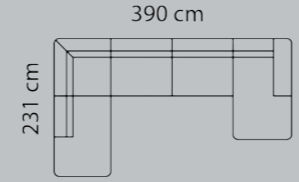

Price group	Open-end+comer+3-seater M3: 3,8	Open-end+comer+3-seater M3: 3,8	Open-end+comer+2-seat.+chaisel. M3: 4,36	Open-end+comer+2½-seat.+chaisel. M3: 4,62	Open-end+comer+3-seat.+chaisel. M3: 4,88	Open-end+comer+3-seat.+chaisel. M3: 4,88
1
2
3
4
5
Eton w. Split
Eton
Savoy / split
Savoy
Safari
Nature
Century
Waldorf
Vintage