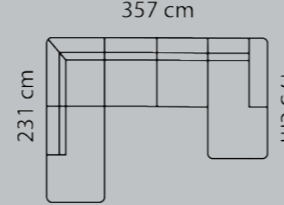

Combo shown: **9401**
Combo mirrored: **9411**