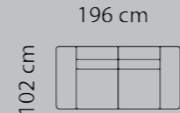

Combination **2221**