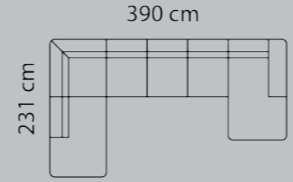

Combo shown: **9201**
Combo mirrored: **9211**