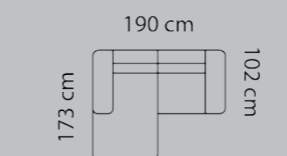

3-seat.+comer+3-seater

M3: 4,52

3-seat.+comer+2-seater

M3: 4,0

2-seat.+comer+3-seater

M3: 4,0

- 1
- 2
- 3
- 4
- 5
- Eton w. Split
- Eton
- Savoy / split
- Savoy
- Safari
- Nature
- Century
- Waldorf
- Vintage

Combo shown: **0121**
Combo mirrored **0131**

Combo shown: **0141**
Combo mirrored **0151**

Combo shown: **0241**
Combo mirrored **0251**

Combo shown: **9341**
Combo mirrored **9351**

Combo shown: **9361**
Combo mirrored **9371**

Combo shown: **9381**
Combo mirrored **9391**

Combo shown: **9101**
Combo mirrored **9111**

Combo shown: **9121**
Combo mirrored **9131**

Price group

2-seat.+comer+2-seat.+chaisel.

M3: 4,56

3-seat+comer+2-seat.+chaisel.