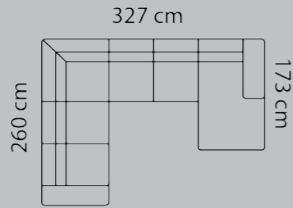

Price group

Chaiselong+3-seater

M3: 3,18

Chaiselong+3-seater

M3: 3,18

2-seat.+comer+2-seater

M3: 3,48

2 1/2-seat.+comer+2 1/2-seater

M3: 3,98

3-seat.+comer+3-seater

M3: 4,52

3-seat.+comer+3-seater

M3: 4,52

3-seat.+comer+2-seater

M3: 4,0

2-seat.+comer+3-seater

M3: 4,0

- 1
- 2
- 3
- 4
- 5
- Eton w. Split
- Eton
- Savoy / split
- Savoy
- Safari
- Nature
- Century
- Waldorf
- Vintage

Combo shown: **0121**
Combo mirrored **0131**