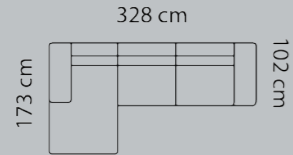

3-seater

M3: 2,11

2 1/2-seater

M3: 1,83

2-seater

M3: 1,57

1-seater

M3: 1,05

M3: 0,25

Chaiselong+2-seater

M3: 2,66

Chaiselong+2 1/2-seater

M3: 2,91

Combo shown: **0051**
Combo mirrored **0061**

Combo shown: **0191**
Combo mirrored **0201**

Combo shown: **0071**

Combo shown: **0081**

Combo shown: **0091**

Combo shown: **0211**

Combo shown: **0101**
Combo mirrored **0111**

Combo shown: **0221**
Combo mirrored **0231**

Price group

Chaiselong+3-seater

M3: 3,18

Chaiselong+3-seater

M3: 3,18

2-seat.+comer+2-seater

M3: 3,48

2 1/2-seat.+comer+2 1/2-seater

M3: 3,98

3-seat.+comer+3-seater

M3: 4,52