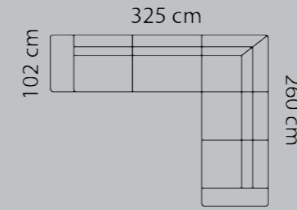

Combo shown: **0081**

Combo shown: **0091**

Combo shown: **0211**

Combo shown: **0101**
Combo mirrored **0111**

Combo shown: **0221**
Combo mirrored **0231**

Price group

Chaiselong+3-seater

M3: 3,18

Chaiselong+3-seater

M3: 3,18

2-seat.+comer+2-seater

M3: 3,48

2 1/2-seat.+comer+2 1/2-seater

M3: 3,98

3-seat.+comer+3-seater

M3: 4,52