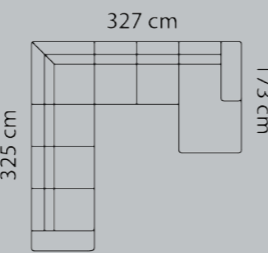

Combo shown: **0241**
Combo mirrored **0251**