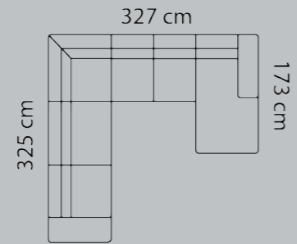

Combo shown: **0141**
Combo mirrored **0151**