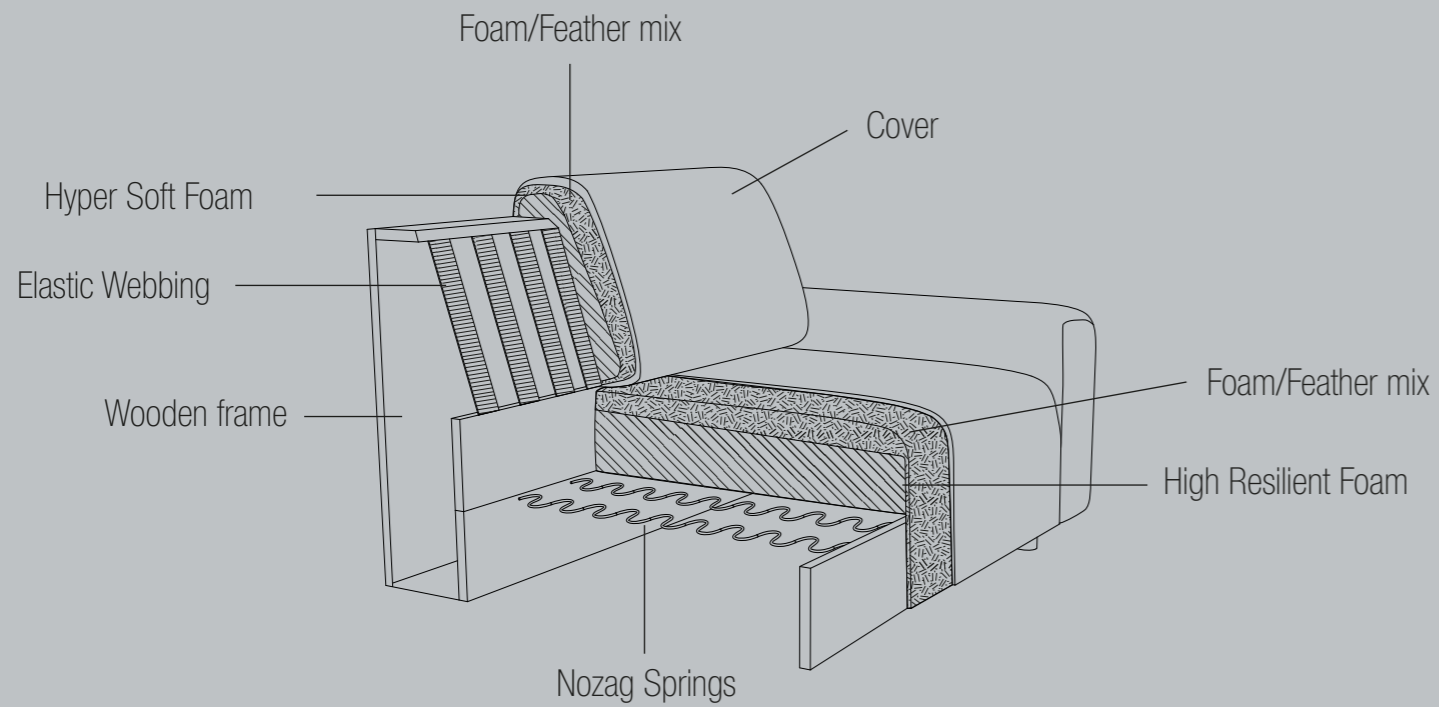

COMFORT

DIMENSIONS

DESIGN ELEMENTS

50 Combinations
Available in fabric and leather

HOW TO DESIGN

1. Choose design 301
2. Choose combination
3. Choose fabric or leather
4. Legs included

FRESNO

Fresno is a luxurious loose-look sofa. The high quality of the materials is noticeable from the moment the sofa is seen. The comfortable design makes this sofa the preferred place to be in the living room.