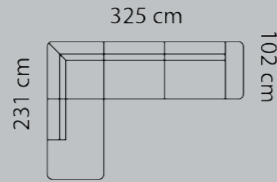

Combo shown: **9161**
Combo mirrored: **9171**