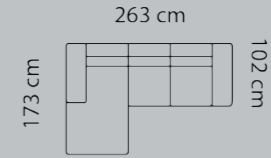

Combo shown: **0011**
Combo mirrored **0021**

Combo shown: **0031**
Combo mirrored **0041**

Price group

3-seater

M3: 2,11

- 1
- 2
- 3
- 4
- 5
- Eton w. Split
- Eton
- Savoy / split
- Savoy
- Safari
- Nature
- Century
- Waldorf
- Vintage

3-seater

M3: 2,11

2 1/2-seater

M3: 1,83

2-seater

M3: 1,57

1-seater

M3: 1,05