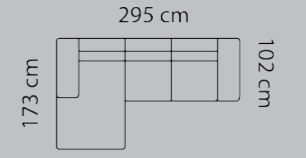

Combo shown: **0011**
Combo mirrored **0021**

Combo shown: **0031**
Combo mirrored **0041**

Price group

3-seater

M3: 2,11

- 1
- 2
- 3
- 4
- 5
- Eton w. Split
- Eton
- Savoy / split
- Savoy
- Safari
- Nature
- Century
- Waldorf
- Vintage

3-seater

M3: 2,11

2 1/2-seater

M3: 1,83

2-seater

M3: 1,57

1-seater

M3: 1,05