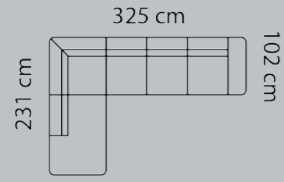

M3: 5,08

3-seat+comer+2-seat.+chaisel.

M3: 5,08

Chaisel.+1-seat.+open-end

M3: 3,0

Chaiselong+1-seater

M3: 2,14

Open-end+2-seater

M3: 2,44

Open-end+comer+2-seater

M3: 3,28

Open-end+comer+2 1/2-seater

M3: 3,53

- 1
- 2
- 3
- 4
- 5
- Eton w. Split
- Eton
- Savoy / split
- Savoy
- Safari
- Nature
- Century
- Waldorf
- Vintage

Combo shown: **9141**
 Combo mirrored: **9151**