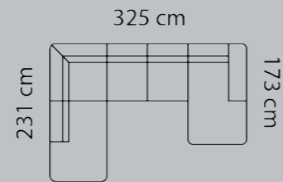

Combo shown: **9181**
Combo mirrored: **9191**