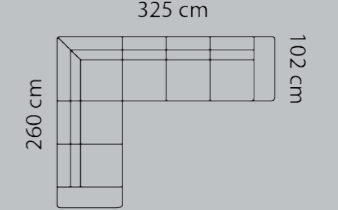

Combo shown: **0081**

Combo shown: **0091**

Combo shown: **0211**

Combo shown: **0101**
Combo mirrored **0111**

Combo shown: **0221**
Combo mirrored **0231**

Price group

Chaiselong+3-seater

M3: 3,18

Chaiselong+3-seater

M3: 3,18

2-seat.+comer+2-seater

M3: 3,48

2 1/2-seat.+comer+2 1/2-seater

M3: 3,98

3-seat.+comer+3-seater

M3: 4,52