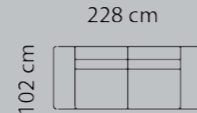

Combination **2521**