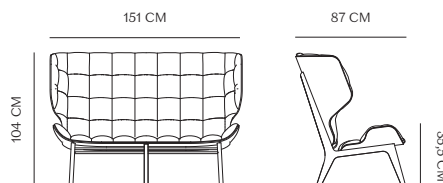

## DIMENSIONS

Width: 151 cm  
 Depth: 87 cm  
 Height: 104 cm  
 Seat Height: 35,5 cm